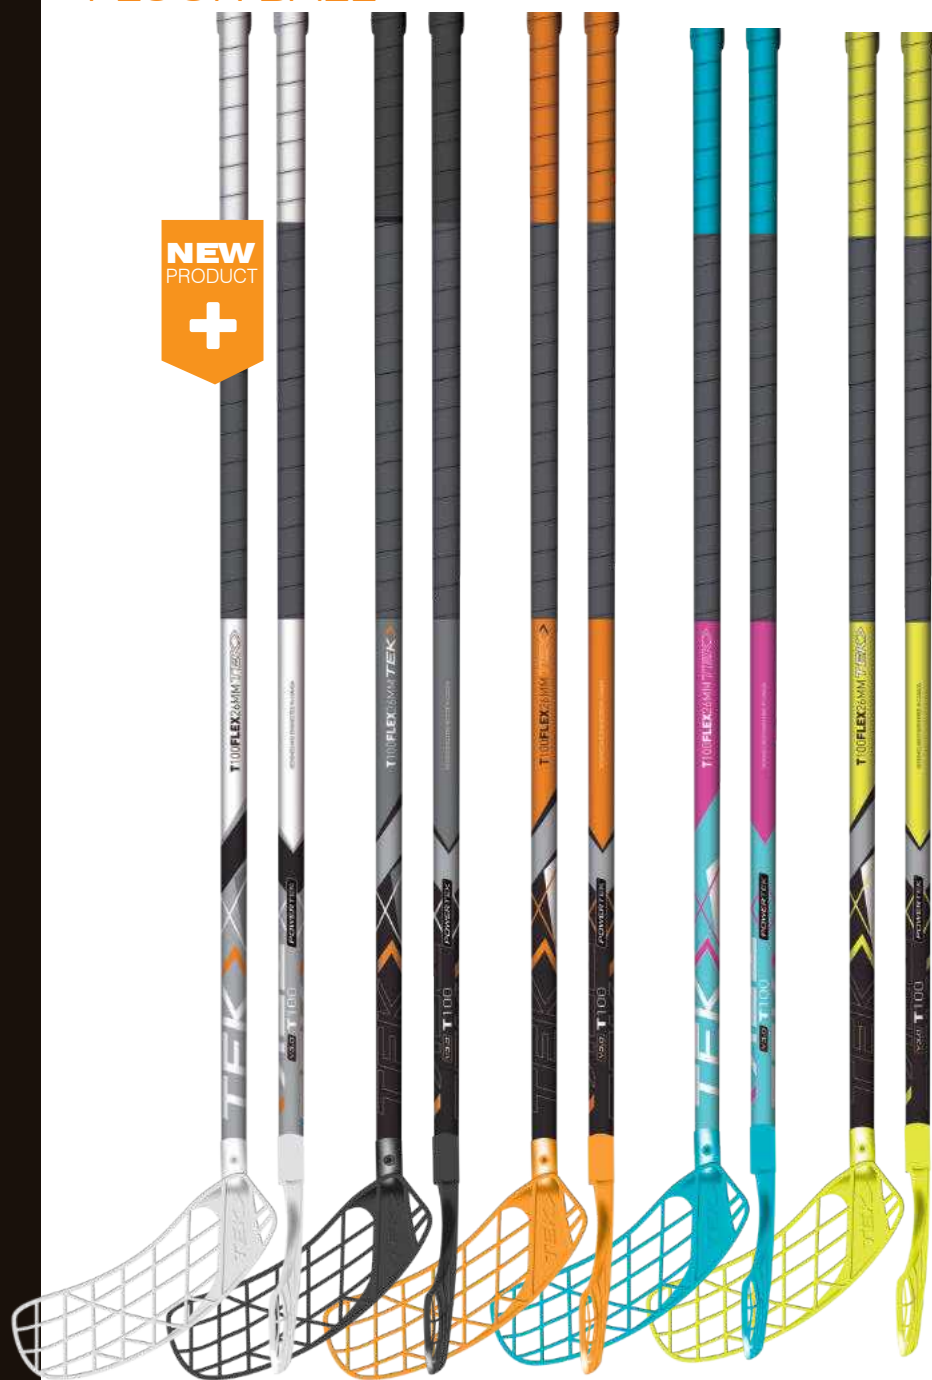

SUMMER SPORTS

FLOOR BALL

V3.0 TEK FLOORBALL STICK

Sticks are well designed, precisely manufactured and tested for consistent, accurate and power shooting. They feature a premium composite shaft, a curved and reinforced HDPE blade, and tactic soft PU grips. They offer an enlarged sweet shooting zone, durability, balance, a comfortable feel and an accurate shot. They are true performance sticks.

For both indoor and outdoor use. Ideal for playing ball hockey and practicing hockey handling.

Available in: White, Black, Orange, Teal, Fluo

Right or left handed

SIZE	FLEX	CURVE	WEIGHT	PLAYER H
100	26	R or L	260g	5'8" to +
90	29	R or L	240g	5'1" to 5'8"
80	32	R or L	240g	4'3" to 5'1"
70	32	R or L	240g	- to 4'3"

V3.0 TEK FLOORBALL BALL

The V3.0 Floorball ball. Textured design to promotes lift and reduce drag for shot accuracy Polyethylene. Can be use for baseball training and indoor hockey, floor hockey and street hockey. For both indoor and outdoor use.

Available in: Pink, Orange, Green, Fluo

SIZE	WEIGHT
72mm	25g