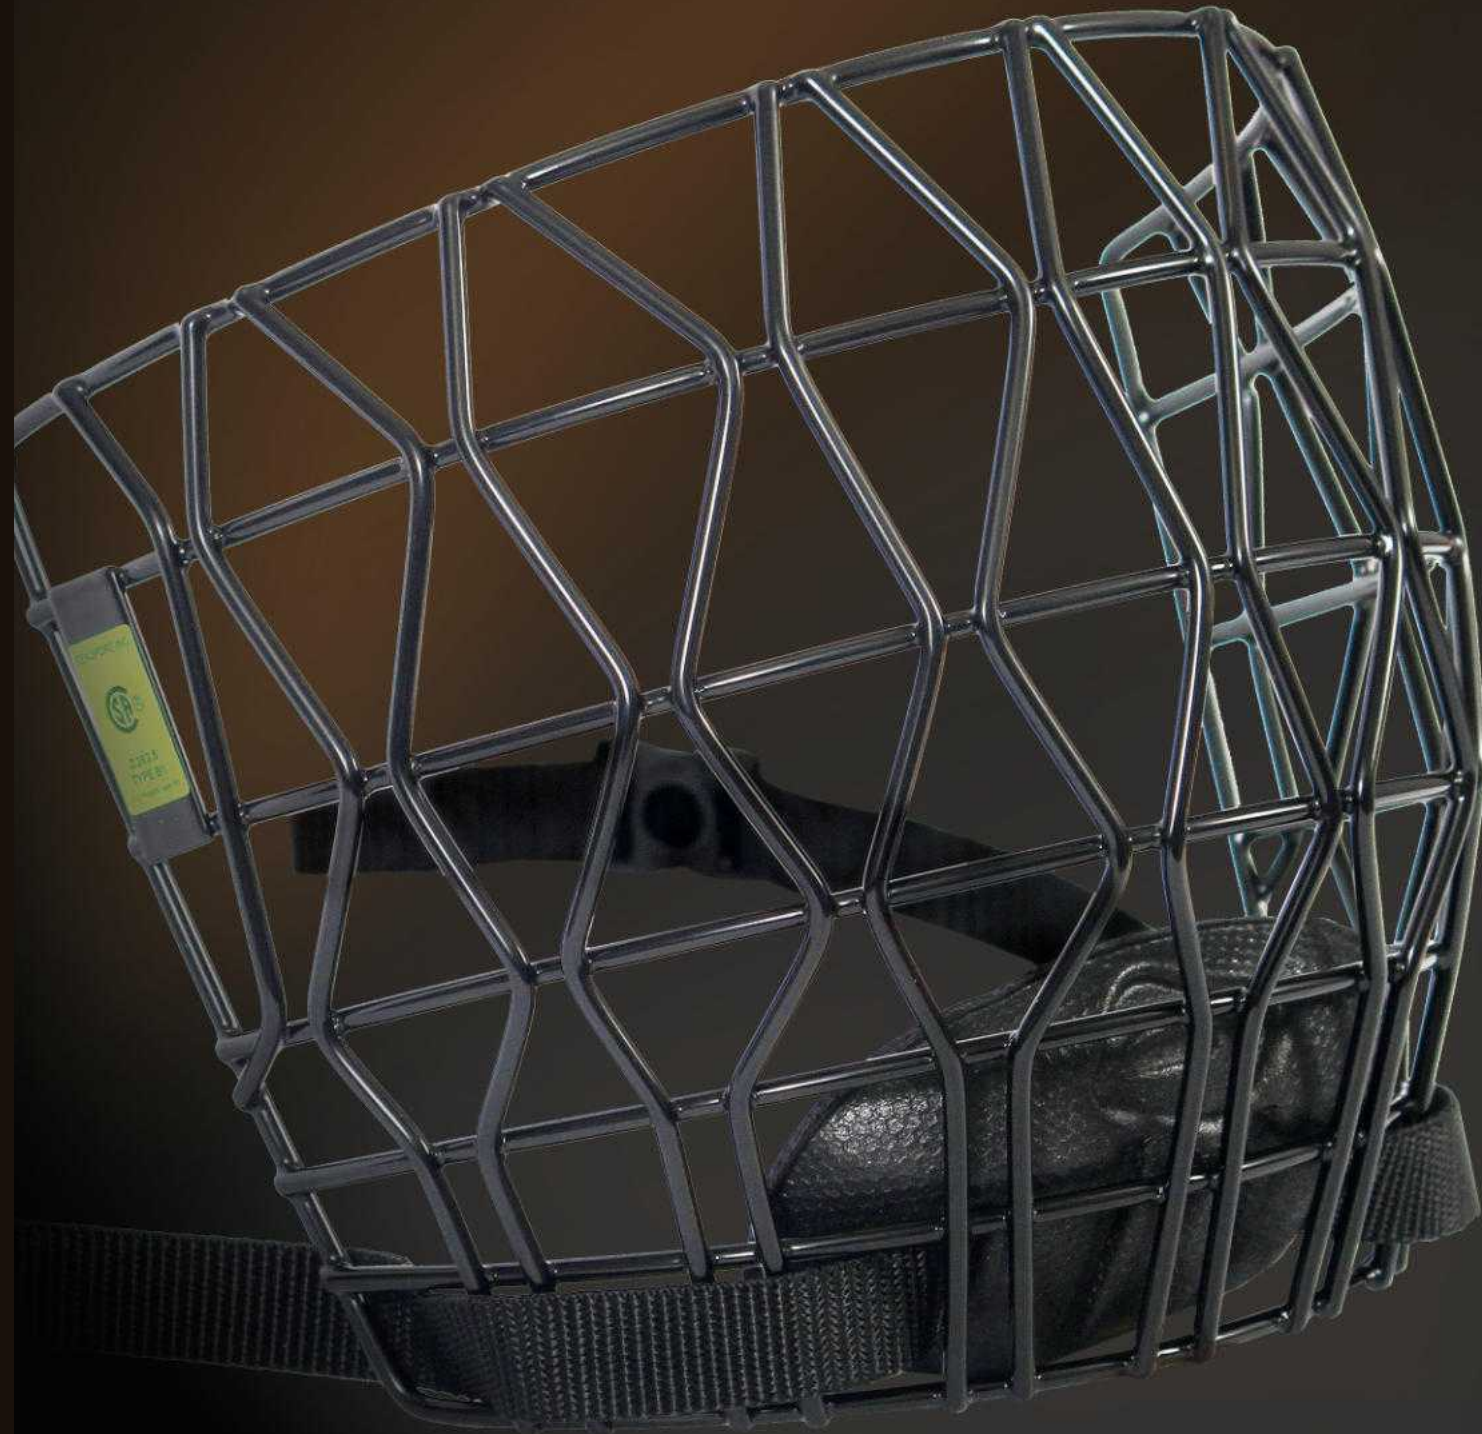

V3.0 DAMSEL RINGETTE STICKS

Complies with Canadian ringette standards. Offered in over 9 colors and designs. Flexible shaft. Available in tacky grips only. With square tip.

SIZES: JR - SR

Available in

V3.0 RINGETTE REPLACEMENT TIP

Oversized ribbed ringette replacement tip (round).

SIZES: ROUND OR SQUARE