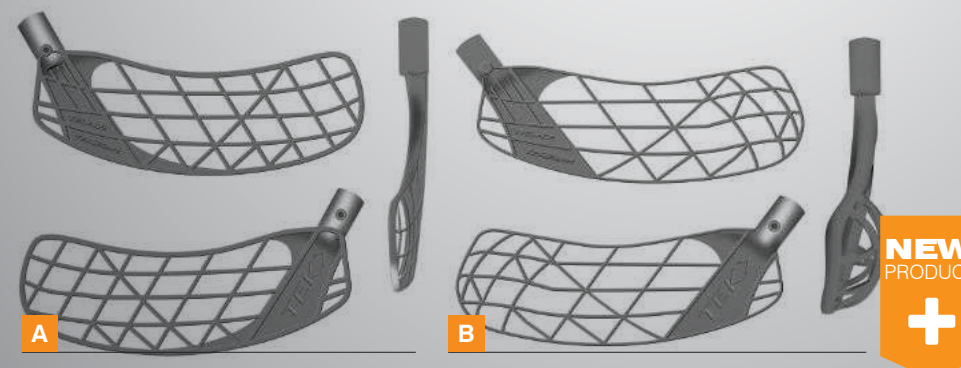

V5.0 TEK FLOORBALL BLADE

V5. Floorball blade are designed for tricks. They are an awesome off-ice training gear for stickhandling, agility and balance. No approved for official IFF floorball tournament. Right or left handed

Available in: White, Black, Orange, Teal, Fluo.